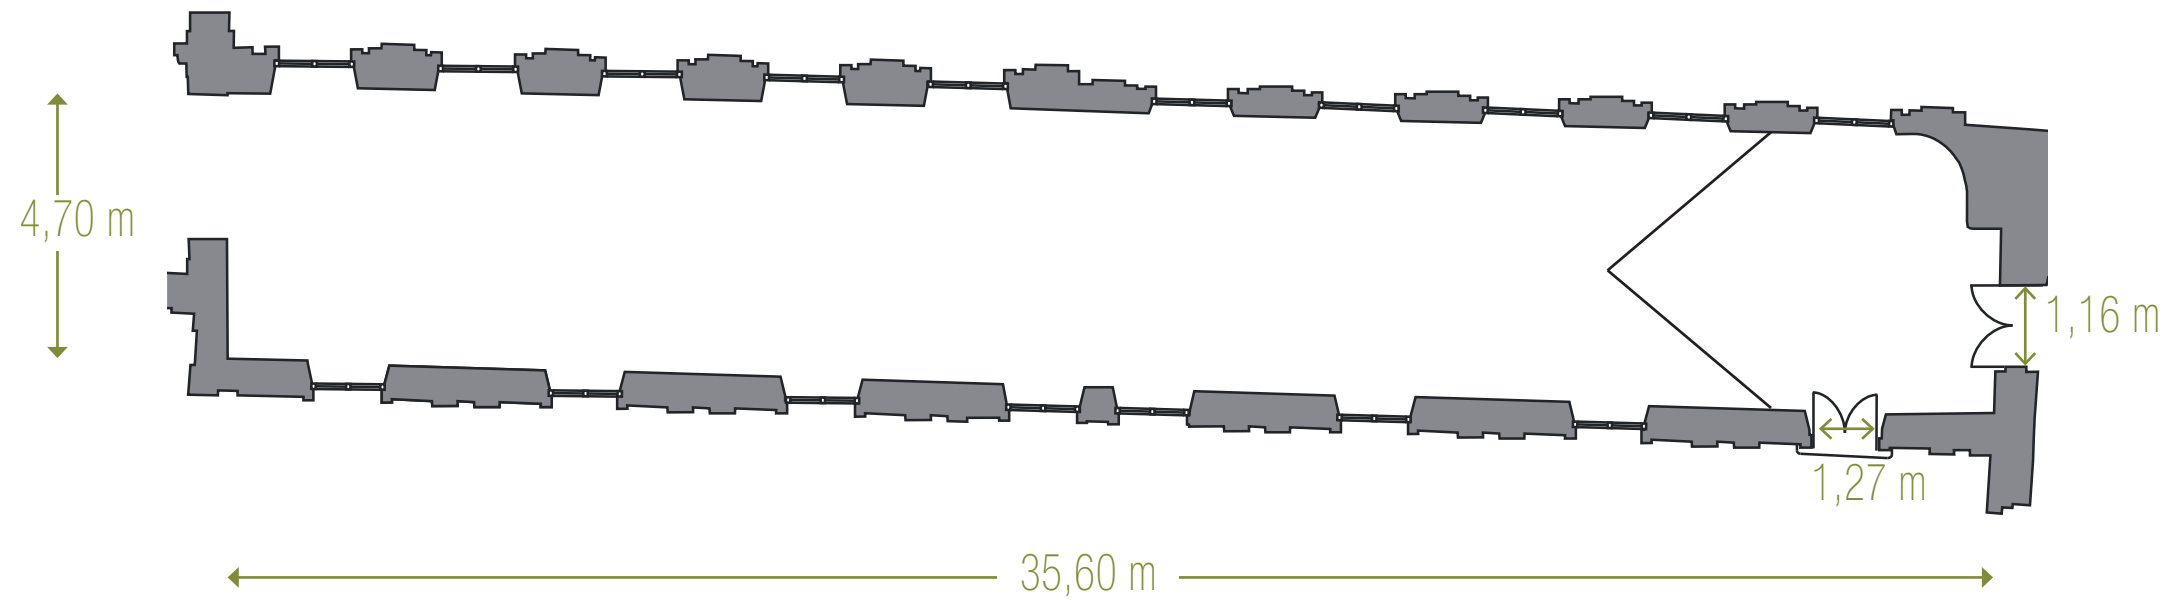

Foyer Theatersaal

□ Raummaß | *room measure*: 167,00 m² |  Raumhöhe | *room height*: 4,10 m |  Tür | *Door* |  Fenster | *Window*